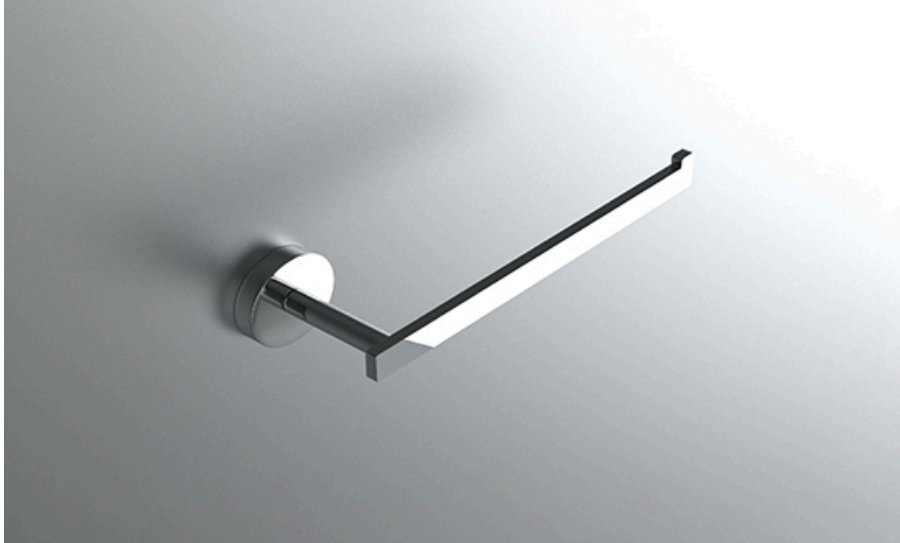

neelnox

LET
THERE
BE **DESIGN.**

FEATURES

- Premium 304 Grade Stainless Steel
- Solid Mount Construction
- Concealed Installation Hardware
- State of the art wall anchors included for installation on Dry wall or Tile